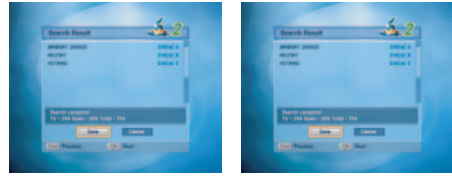

HUMAX
EASY DIGITAL

HEPG HUMAX EPG (Electronic Programme Guide)

View the 7-day schedules of TV programmes supported by HUMAX only. You can search and reserve TV programmes easily.

HUMAX AUTO SEARCH : Quick & Easy Installation

Don't worry about your satellite connection. IR-ACE II detects satellites automatically and searches faster using the HUMAX engine.

HUMAX OTA (Over-The-Air)

IR-ACE II XD-200 detects automatically new SW when power turns on. And receives new SW from NileSat & NoorSat (ORBIT).

ORBIT specified features

- ORBIT channels are fixed between number 1 and 199.
- Supports ORBIT EPG.

Specifications

Software specification

Basic System	MPEG-2 Digital and Fully DVB-S compliant
CAS	Embedded IRDETO
Channel memory	4000
Channel list	All, Favourite, Bouquest, Satellite, Alphabet
EPG	HEPG (HUMAX EPG), Standard EPG
OSD	English, Arabic, Persian
OTA	Irdeeto OTA and HUMAX OTA